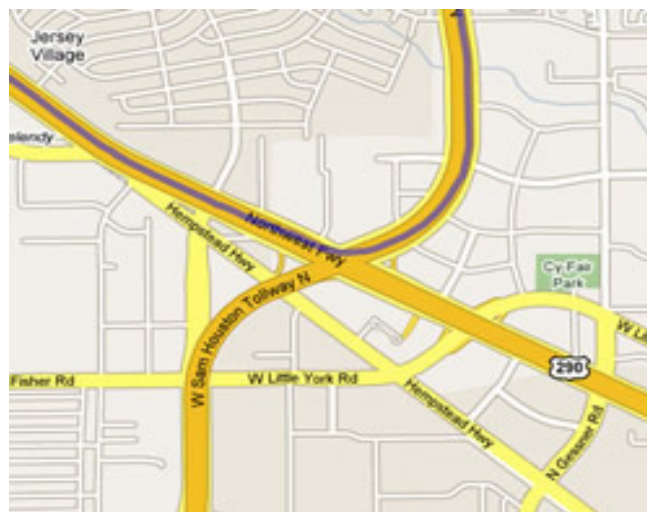

#### Directions

Head **south** from **terminal on John F Kennedy Blvd/JFK Blvd** - go **0.2 mi**

Turn **right** and head toward **Beltway 8/N Sam Houston Pky E** - go **191 ft**

Bear **right** at **Beltway 8/N Sam Houston Pky E** - go **0.4 mi**

Bear **right** onto the **US-290 E/US-290 W** ramp to **Downtown/Austin** - go **0.8 mi**

Merge into **US-290 W** - go **35.4 mi**

Take the **TX-6** exit to **Bryan** - go **0.6 mi**

Continue on **TX-6 N** - go **23.0 mi**

Continue on **TX-6** - go **14.9 mi**

Take the exit to **Rock Prairie Rd** - go **0.3 mi**

Bear **left** at **SH-6 Frontage Rd E** - go **406 ft**

**0.3 mi**  
**4.2 mi**  
3 mins  
**8.7 mi**  
7 mins  
**3.3 mi**  
3 mins

**0.8 mi**  
1 min

**35.4 mi**  
31 mins

**0.6 mi**  
1 min

**23.0 mi**  
31 mins

**14.9 mi**  
12 mins

**0.3 mi**  
**406 ft**

Turn **left** at **Rock Prairie Rd** - go **0.2 mi**

Turn **right** at **Longmire Dr** - go **0.3 mi**