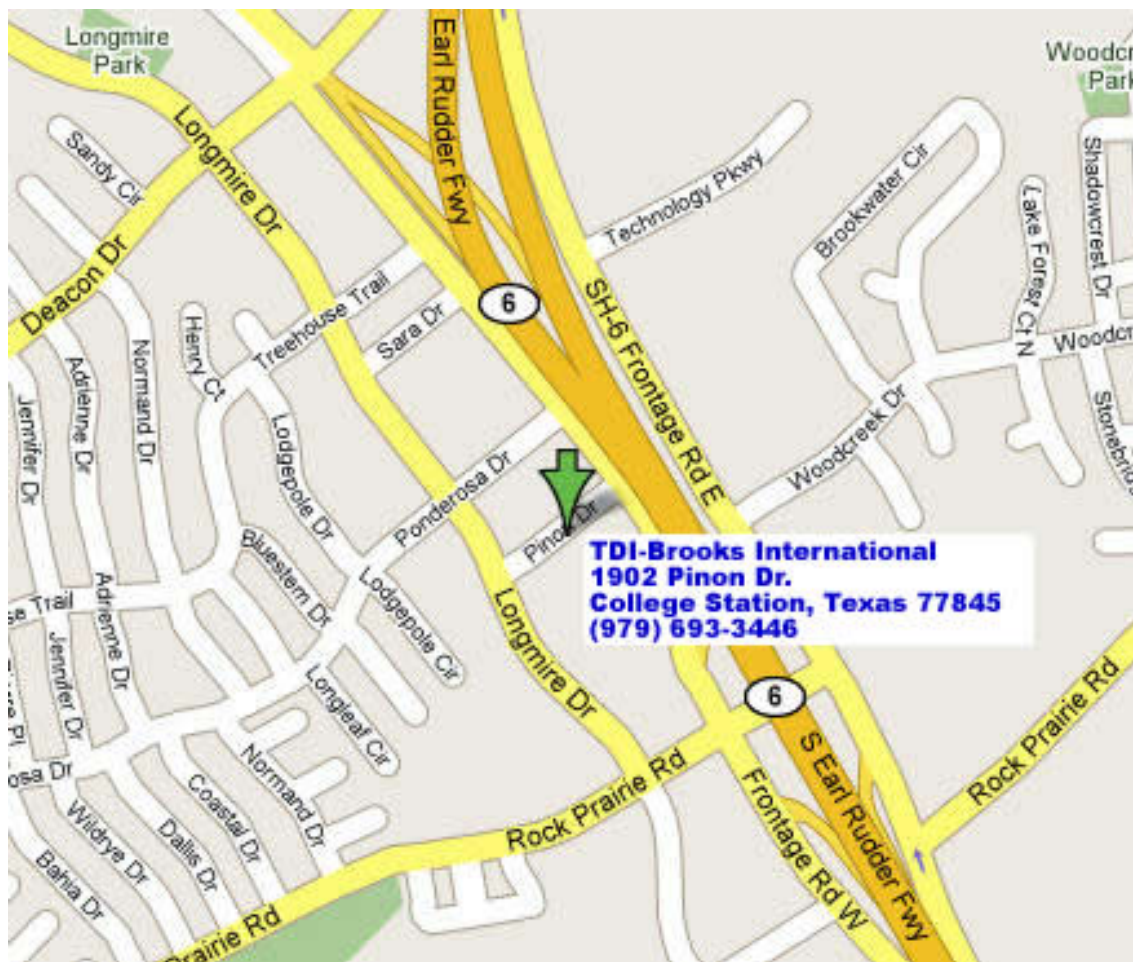

### Driving Directions Bush International Airport - TDI-Brooks International Office

#### Directions

Head **south** from **terminal on John F Kennedy Blvd/JFK Blvd** - go **0.2 mi**

Turn **right** and head toward **Beltway 8/N Sam Houston Pky E** - go **191 ft**

Bear **right** at **Beltway 8/N Sam Houston Pky E** - go **0.4 mi**

Take the **Beltway 8 W** ramp to **(I-45)** - go **0.3 mi**

Merge into **Sam Houston Pky W** - go **4.2 mi**

Continue on **Sam Houston Tollway W** - go **8.7 mi**

Continue on **W Sam Houston Tollway S** - go **3.3 mi**

Bear **right** onto the **US-290 E/US-290 W** ramp to **Downtown/Austin** - go **0.8 mi**

Merge into **US-290 W** - go **35.4 mi**

Take the **TX-6** exit to **Bryan** - go **0.6 mi**

Continue on **TX-6 N** - go **23.0 mi**