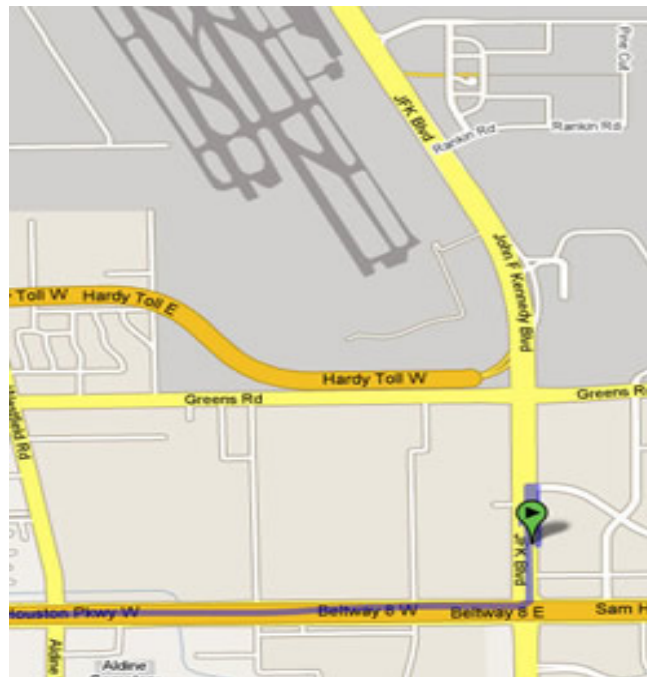

#### Directions

Head **south** from **terminal on John F Kennedy Blvd/JFK Blvd** - go **0.2 mi**

Turn **right** and head toward **Beltway 8/N Sam Houston Pky E** - go **191 ft**

Bear **right** at **Beltway 8/N Sam Houston Pky E** - go **0.4 mi**

Bear **right** onto the **US-290 E/US-290 W** ramp to **Downtown/Austin** - go **0.8 mi**

Merge into **US-290 W** - go **35.4 mi**

Take the **TX-6** exit to **Bryan** - go **0.6 mi**

Continue on **TX-6 N** - go **23.0 mi**

Continue on **TX-6** - go **14.9 mi**

Take the exit to **Rock Prairie Rd** - go **0.3 mi**

Bear **left** at **SH-6 Frontage Rd E** - go **406 ft**

**0.3 mi**  
**4.2 mi**  
3 mins  
**8.7 mi**  
7 mins  
**3.3 mi**  
3 mins

**0.8 mi**  
1 min

**35.4 mi**  
31 mins

**0.6 mi**  
1 min

**23.0 mi**  
31 mins

**14.9 mi**  
12 mins

**0.3 mi**  
**406 ft**

Turn **left** at **Rock Prairie Rd** - go **0.2 mi**

Turn **right** at **Longmire Dr** - go **0.3 mi**