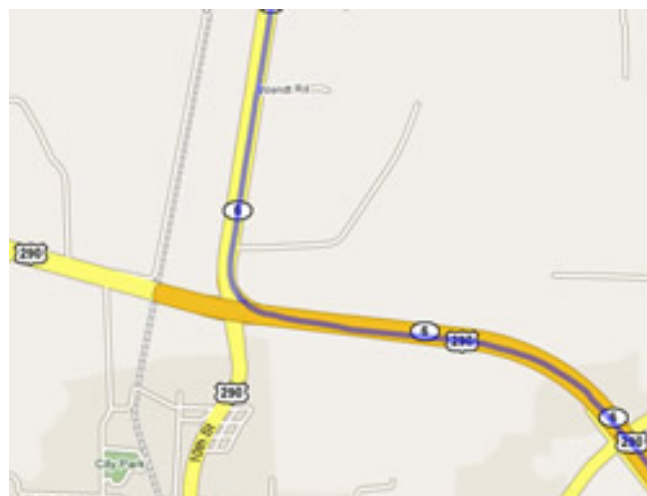

Bear **right** onto the **US-290 E/US-290 W** ramp to **Downtown/Austin** - go **0.8 mi**

Merge into **US-290 W** - go **35.4 mi**

Take the **TX-6** exit to **Bryan** - go **0.6 mi**

Continue on **TX-6 N** - go **23.0 mi**

Continue on **TX-6** - go **14.9 mi**

Take the exit to **Rock Prairie Rd** - go **0.3 mi**

Bear **left** at **SH-6 Frontage Rd E** - go **406 ft**

**0.3 mi**  
**4.2 mi**  
3 mins  
**8.7 mi**  
7 mins  
**3.3 mi**  
3 mins

**0.8 mi**  
1 min

**35.4 mi**  
31 mins

**0.6 mi**  
1 min

**23.0 mi**  
31 mins

**14.9 mi**  
12 mins

**0.3 mi**  
**406 ft**

Turn **left** at **Rock Prairie Rd** - go **0.2 mi**

Turn **right** at **Longmire Dr** - go **0.3 mi**

Turn **right** at **Pinon Dr** - go **32 ft**

Arrive at 1902 Pinon Dr  
College Station, TX  
77845