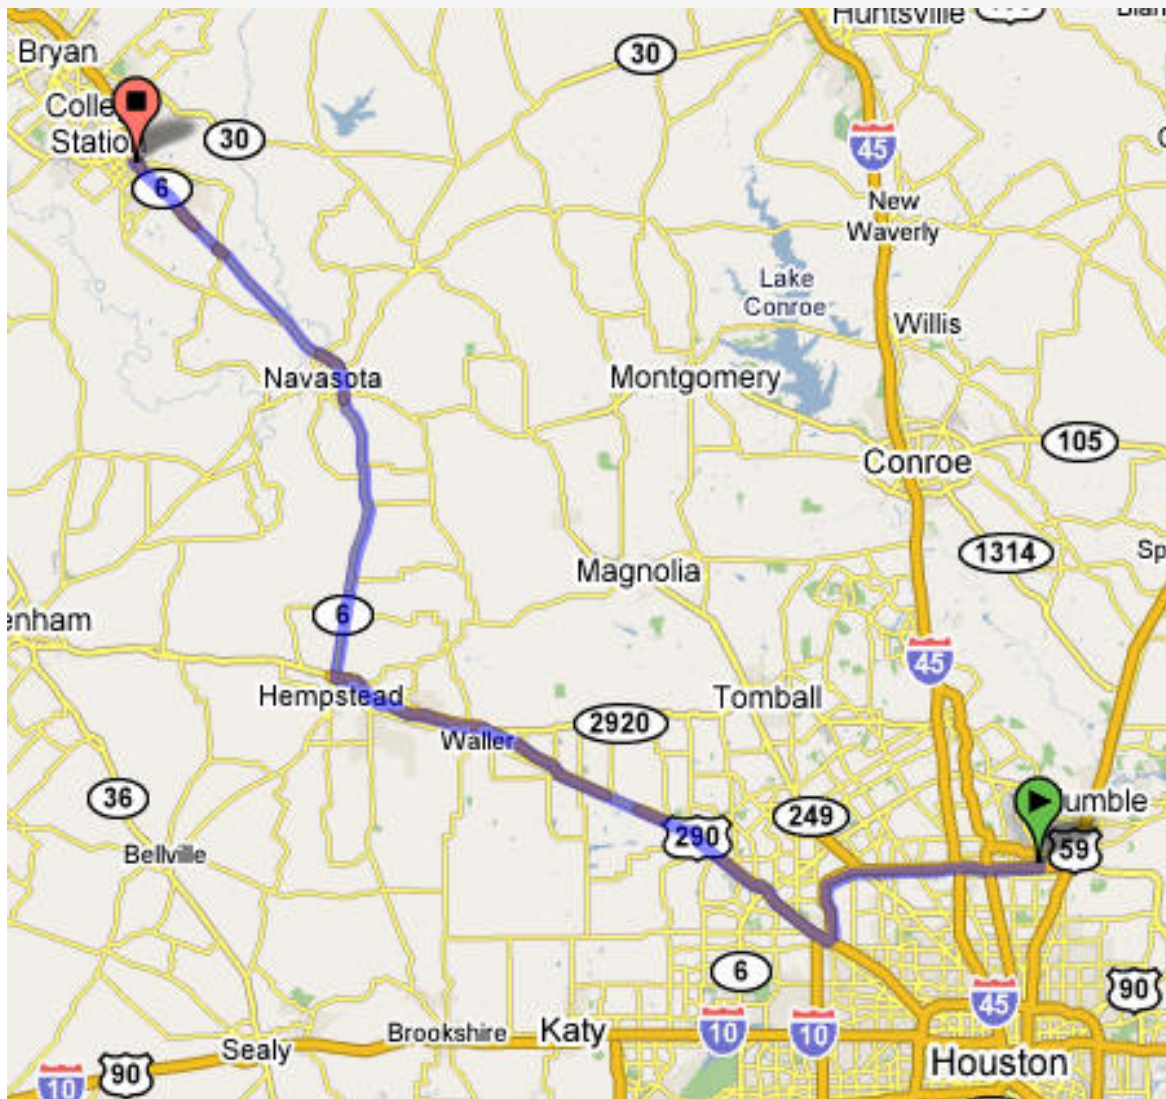

### Driving Directions Bush International Airport - TDI-Brooks International Office

#### Directions

Head **south** from **terminal on John F Kennedy Blvd/JFK Blvd** - go **0.2 mi**

Turn **right** and head toward **Beltway 8/N Sam Houston Pky E** - go **191 ft**

Bear **right** at **Beltway 8/N Sam Houston Pky E** - go **0.4 mi**

Take the **Beltway 8 W** ramp to **(I-45)** - go **0.3 mi**

Merge into **Sam Houston Pky W** - go **4.2 mi**

Continue on **Sam Houston Tollway W** - go **8.7 mi**

Continue on **W Sam Houston Tollway S** - go **3.3 mi**

Bear **right** onto the **US-290 E/US-290 W** ramp to **Downtown/Austin** - go **0.8 mi**

Merge into **US-290 W** - go **35.4 mi**

Take the **TX-6** exit to **Bryan** - go **0.6 mi**

Continue on **TX-6 N** - go **23.0 mi**