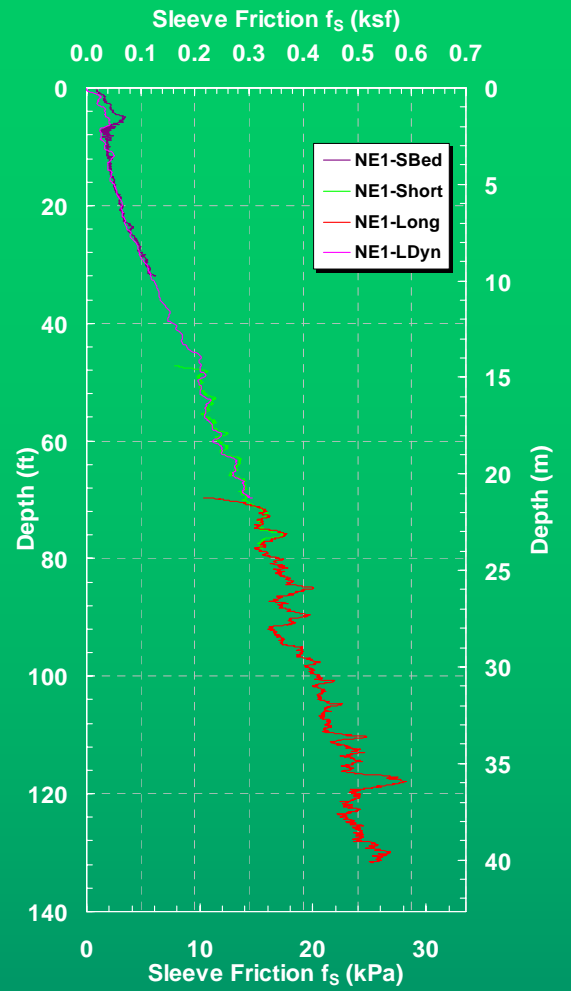

Rapid fire PCPT!

Dynamic CPT - to 10-20 m BML