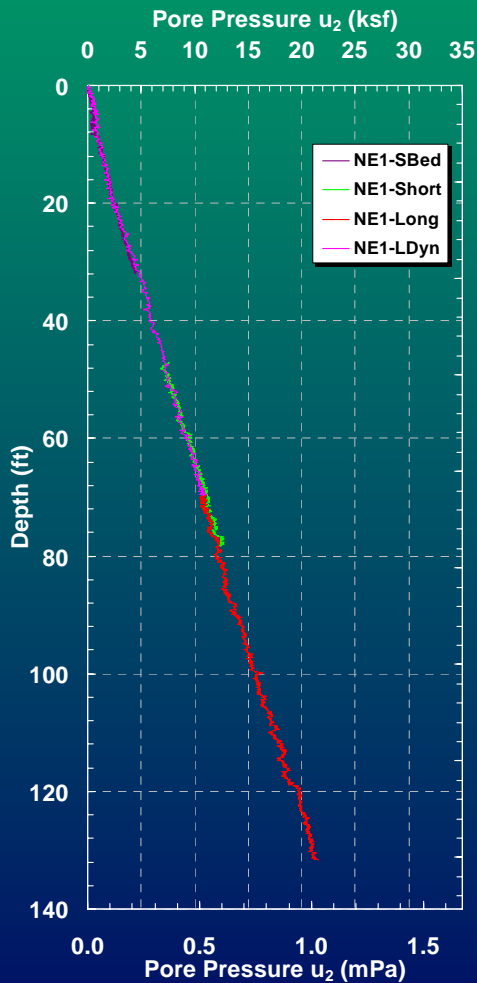

Rapid fire PCPT!

Dynamic CPT - to 10-20 m BML