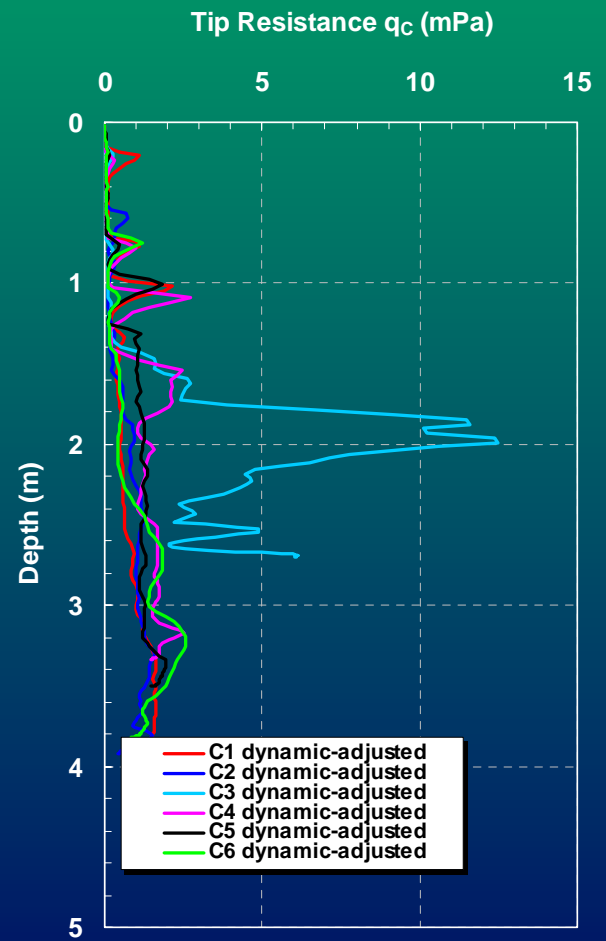

Rapid fire PCPT!

Dynamic CPT - to 10-20 m BML