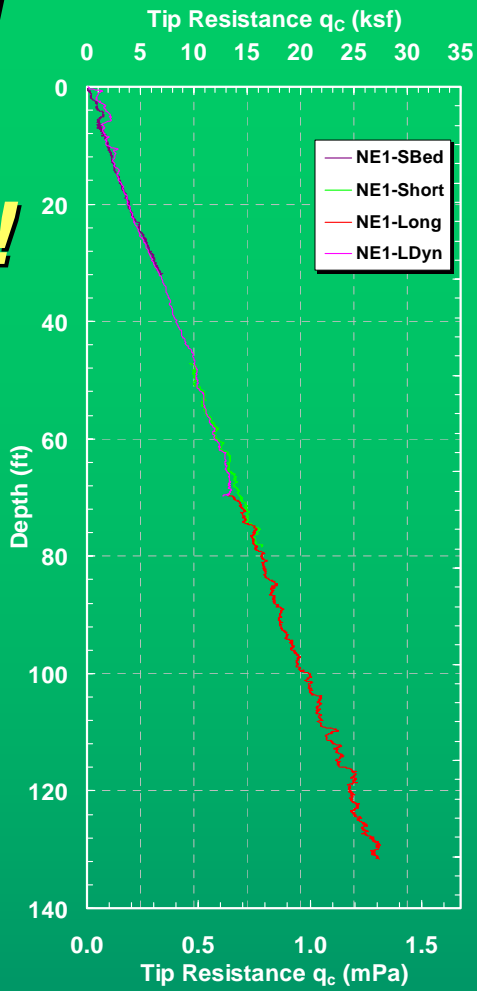

Rapid fire PCPT!

Dynamic CPT - to 10-20 m BML